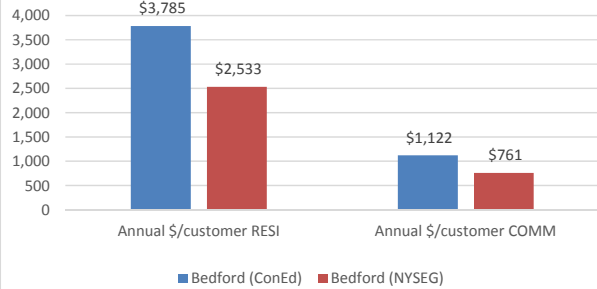

Some Community Choice Energy Aggregation information about Town of Bedford (12/15/2015)

Number of electric accounts

Average annual electric use (kWh/year/customer)

Average annual electric expense (\$/year/customer)

Annual Peak Demand Charges by Community