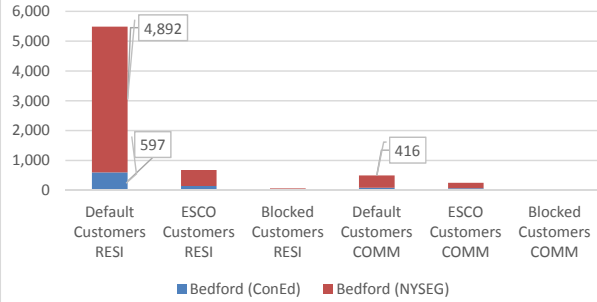

Some Community Choice Energy Aggregation information about Town of Bedford (12/15/2015)

Number of electric accounts

Average annual electric use (kWh/year/customer)

Average annual electric expense (\$/year/customer)

Annual Peak Demand Charges by Community