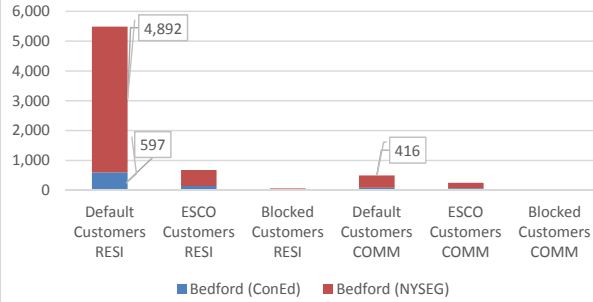

Some Community Choice Energy Aggregation information about Town of Bedford (12/15/2015)

Number of electric accounts

Average annual electric use (kWh/year/customer)

Average annual electric expense (\$/year/customer)

Annual Peak Demand Charges by Community