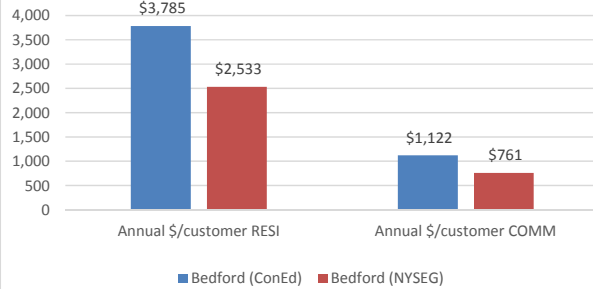

Some Community Choice Energy Aggregation information about Town of Bedford (12/15/2015)

Number of electric accounts

Average annual electric use (kWh/year/customer)

Average annual electric expense (\$/year/customer)

Annual Peak Demand Charges by Community