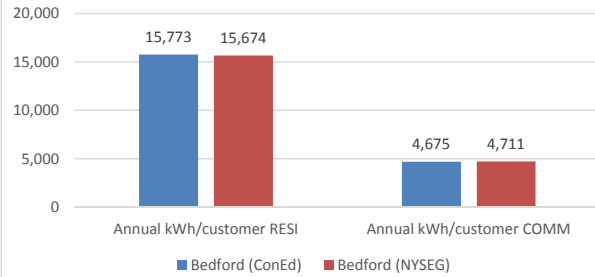

Some Community Choice Energy Aggregation information about Town of Bedford (12/15/2015)

Number of electric accounts

Average annual electric use (kWh/year/customer)

Average annual electric expense (\$/year/customer)

Annual Peak Demand Charges by Community