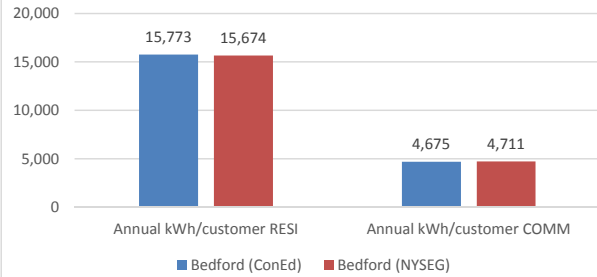

Some Community Choice Energy Aggregation information about Town of Bedford (12/15/2015)

Number of electric accounts

Average annual electric use (kWh/year/customer)

Average annual electric expense (\$/year/customer)

Annual Peak Demand Charges by Community