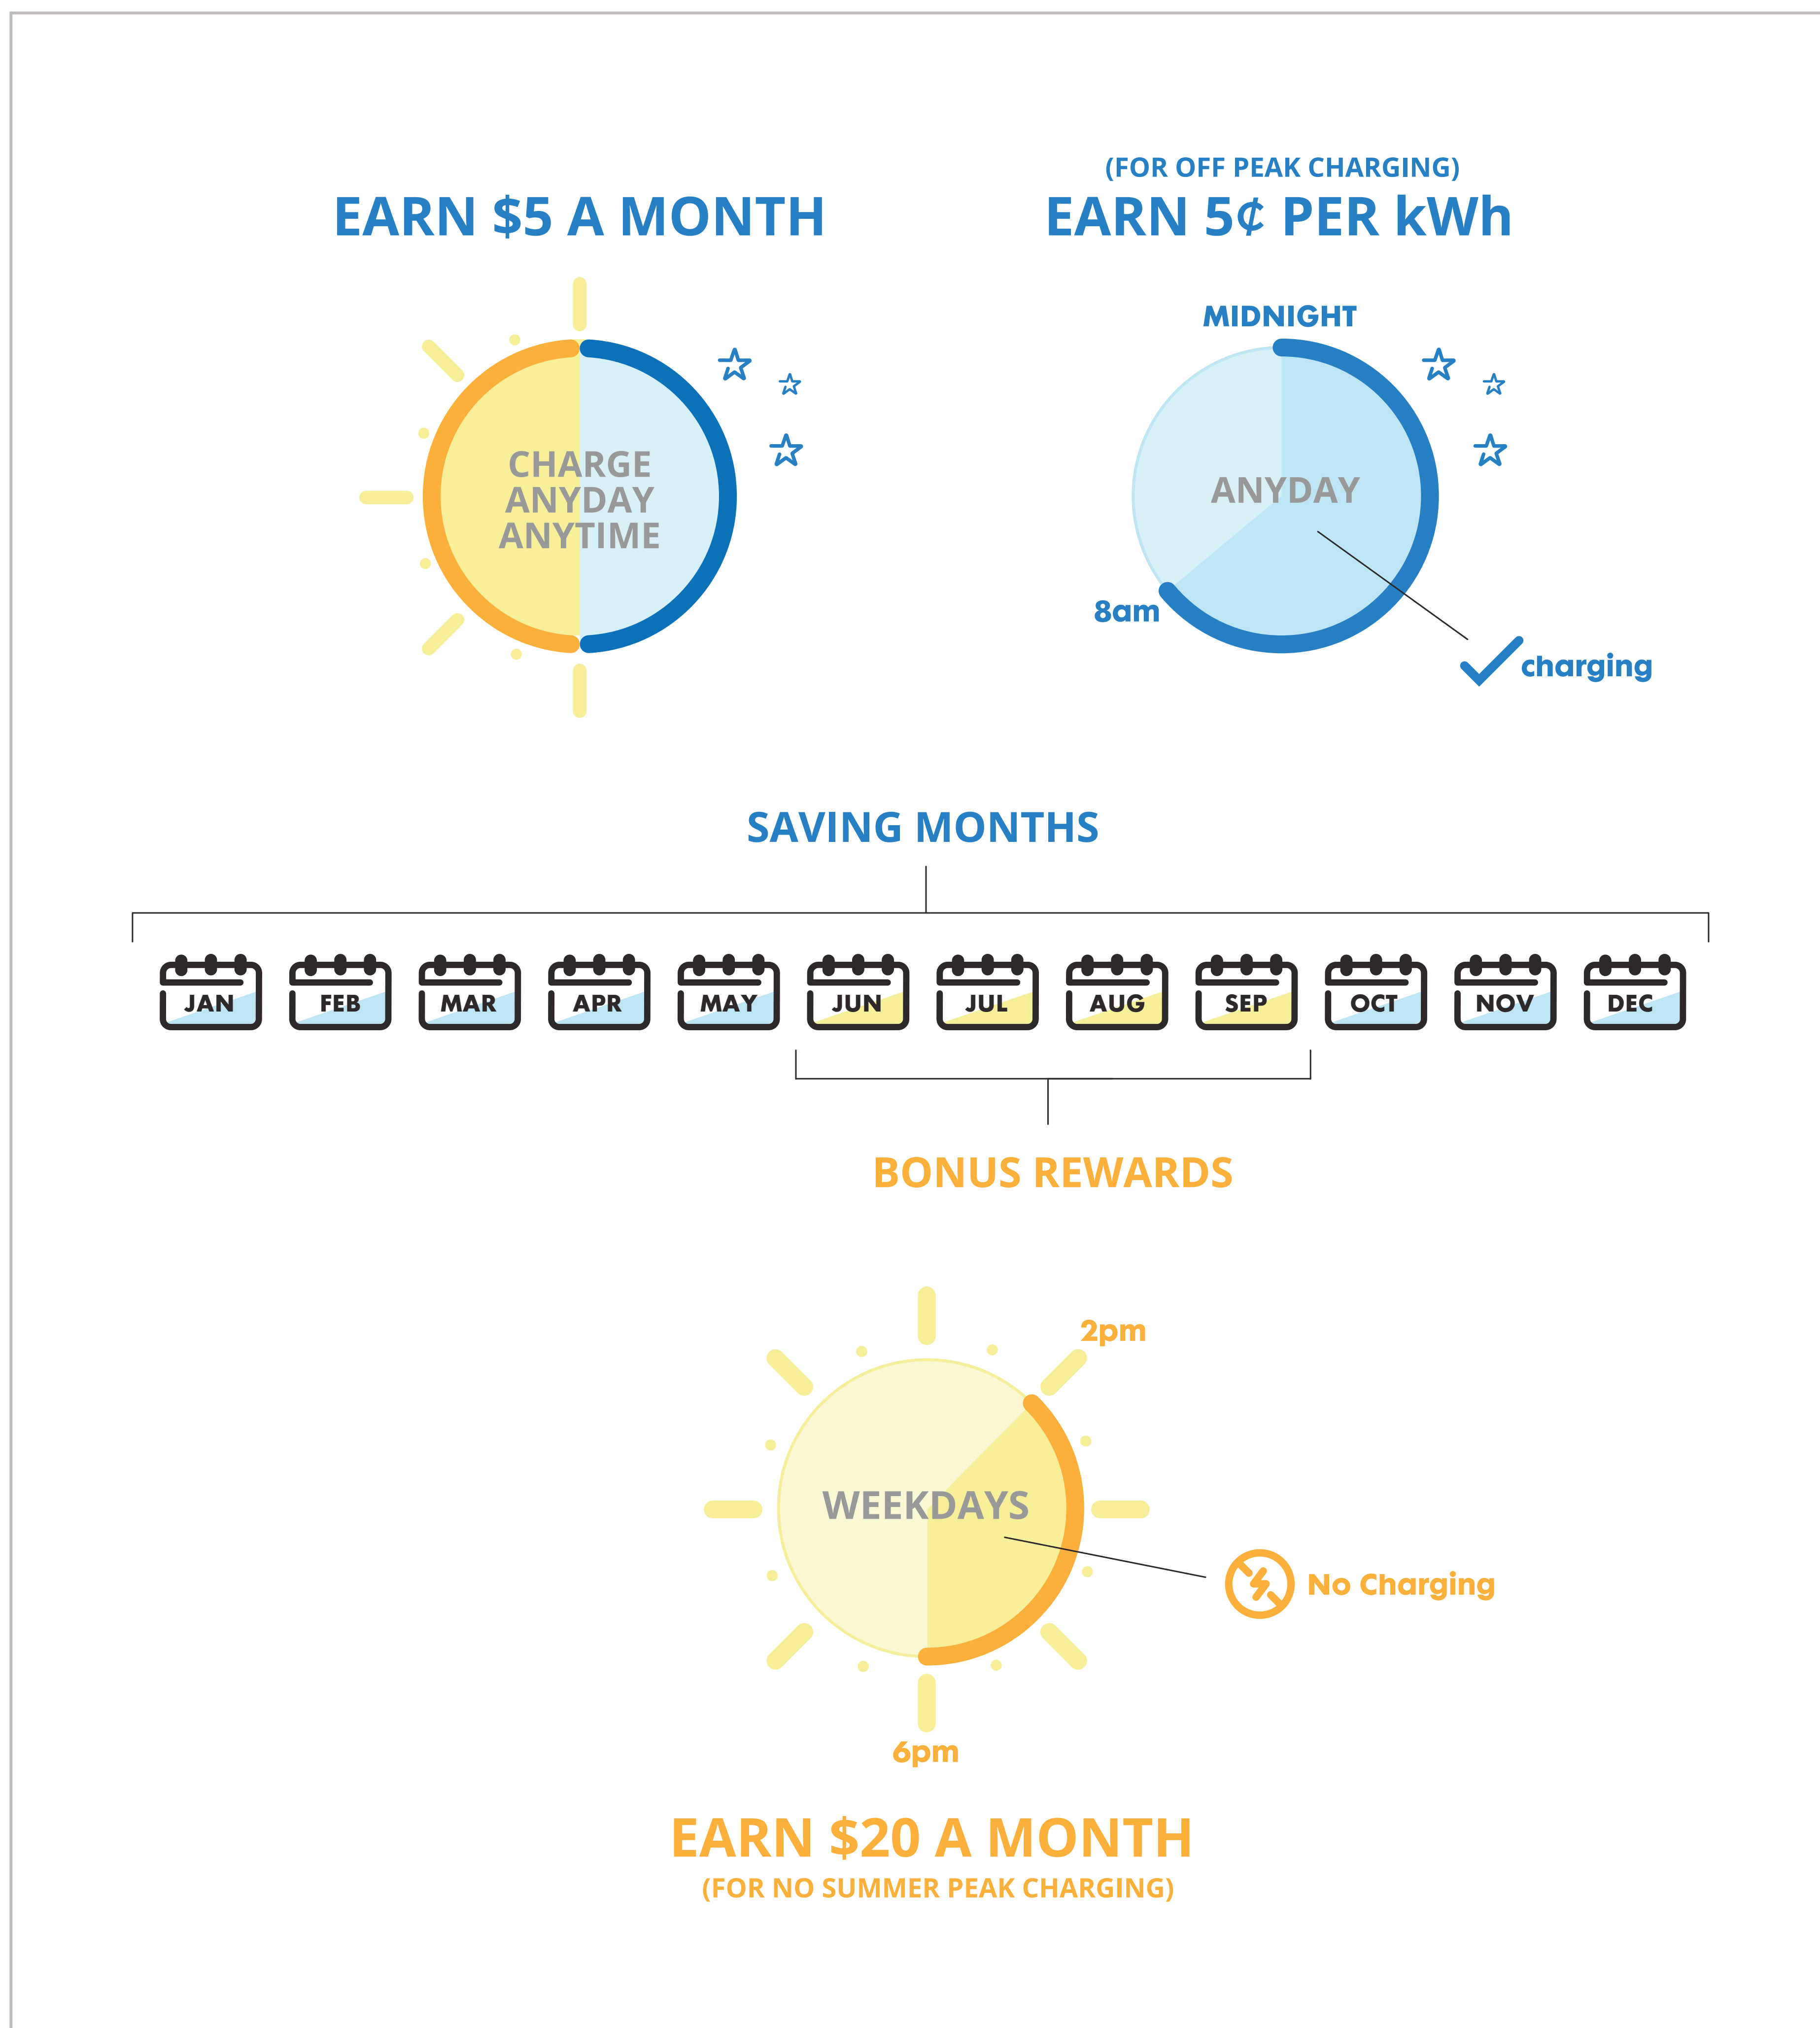

Get a **FREE** cellular-enabled, FleetCarma **C2** connected car device and easy access to EV data. Just plug the C2 in your vehicle's onboard diagnostic port, activate and **get \$50 in SmartCharge Rewards**. Earn more Rewards each month for Smart Charging.

*Charging off-peak helps reduce stress on the electric grid, making service more reliable for everyone.*