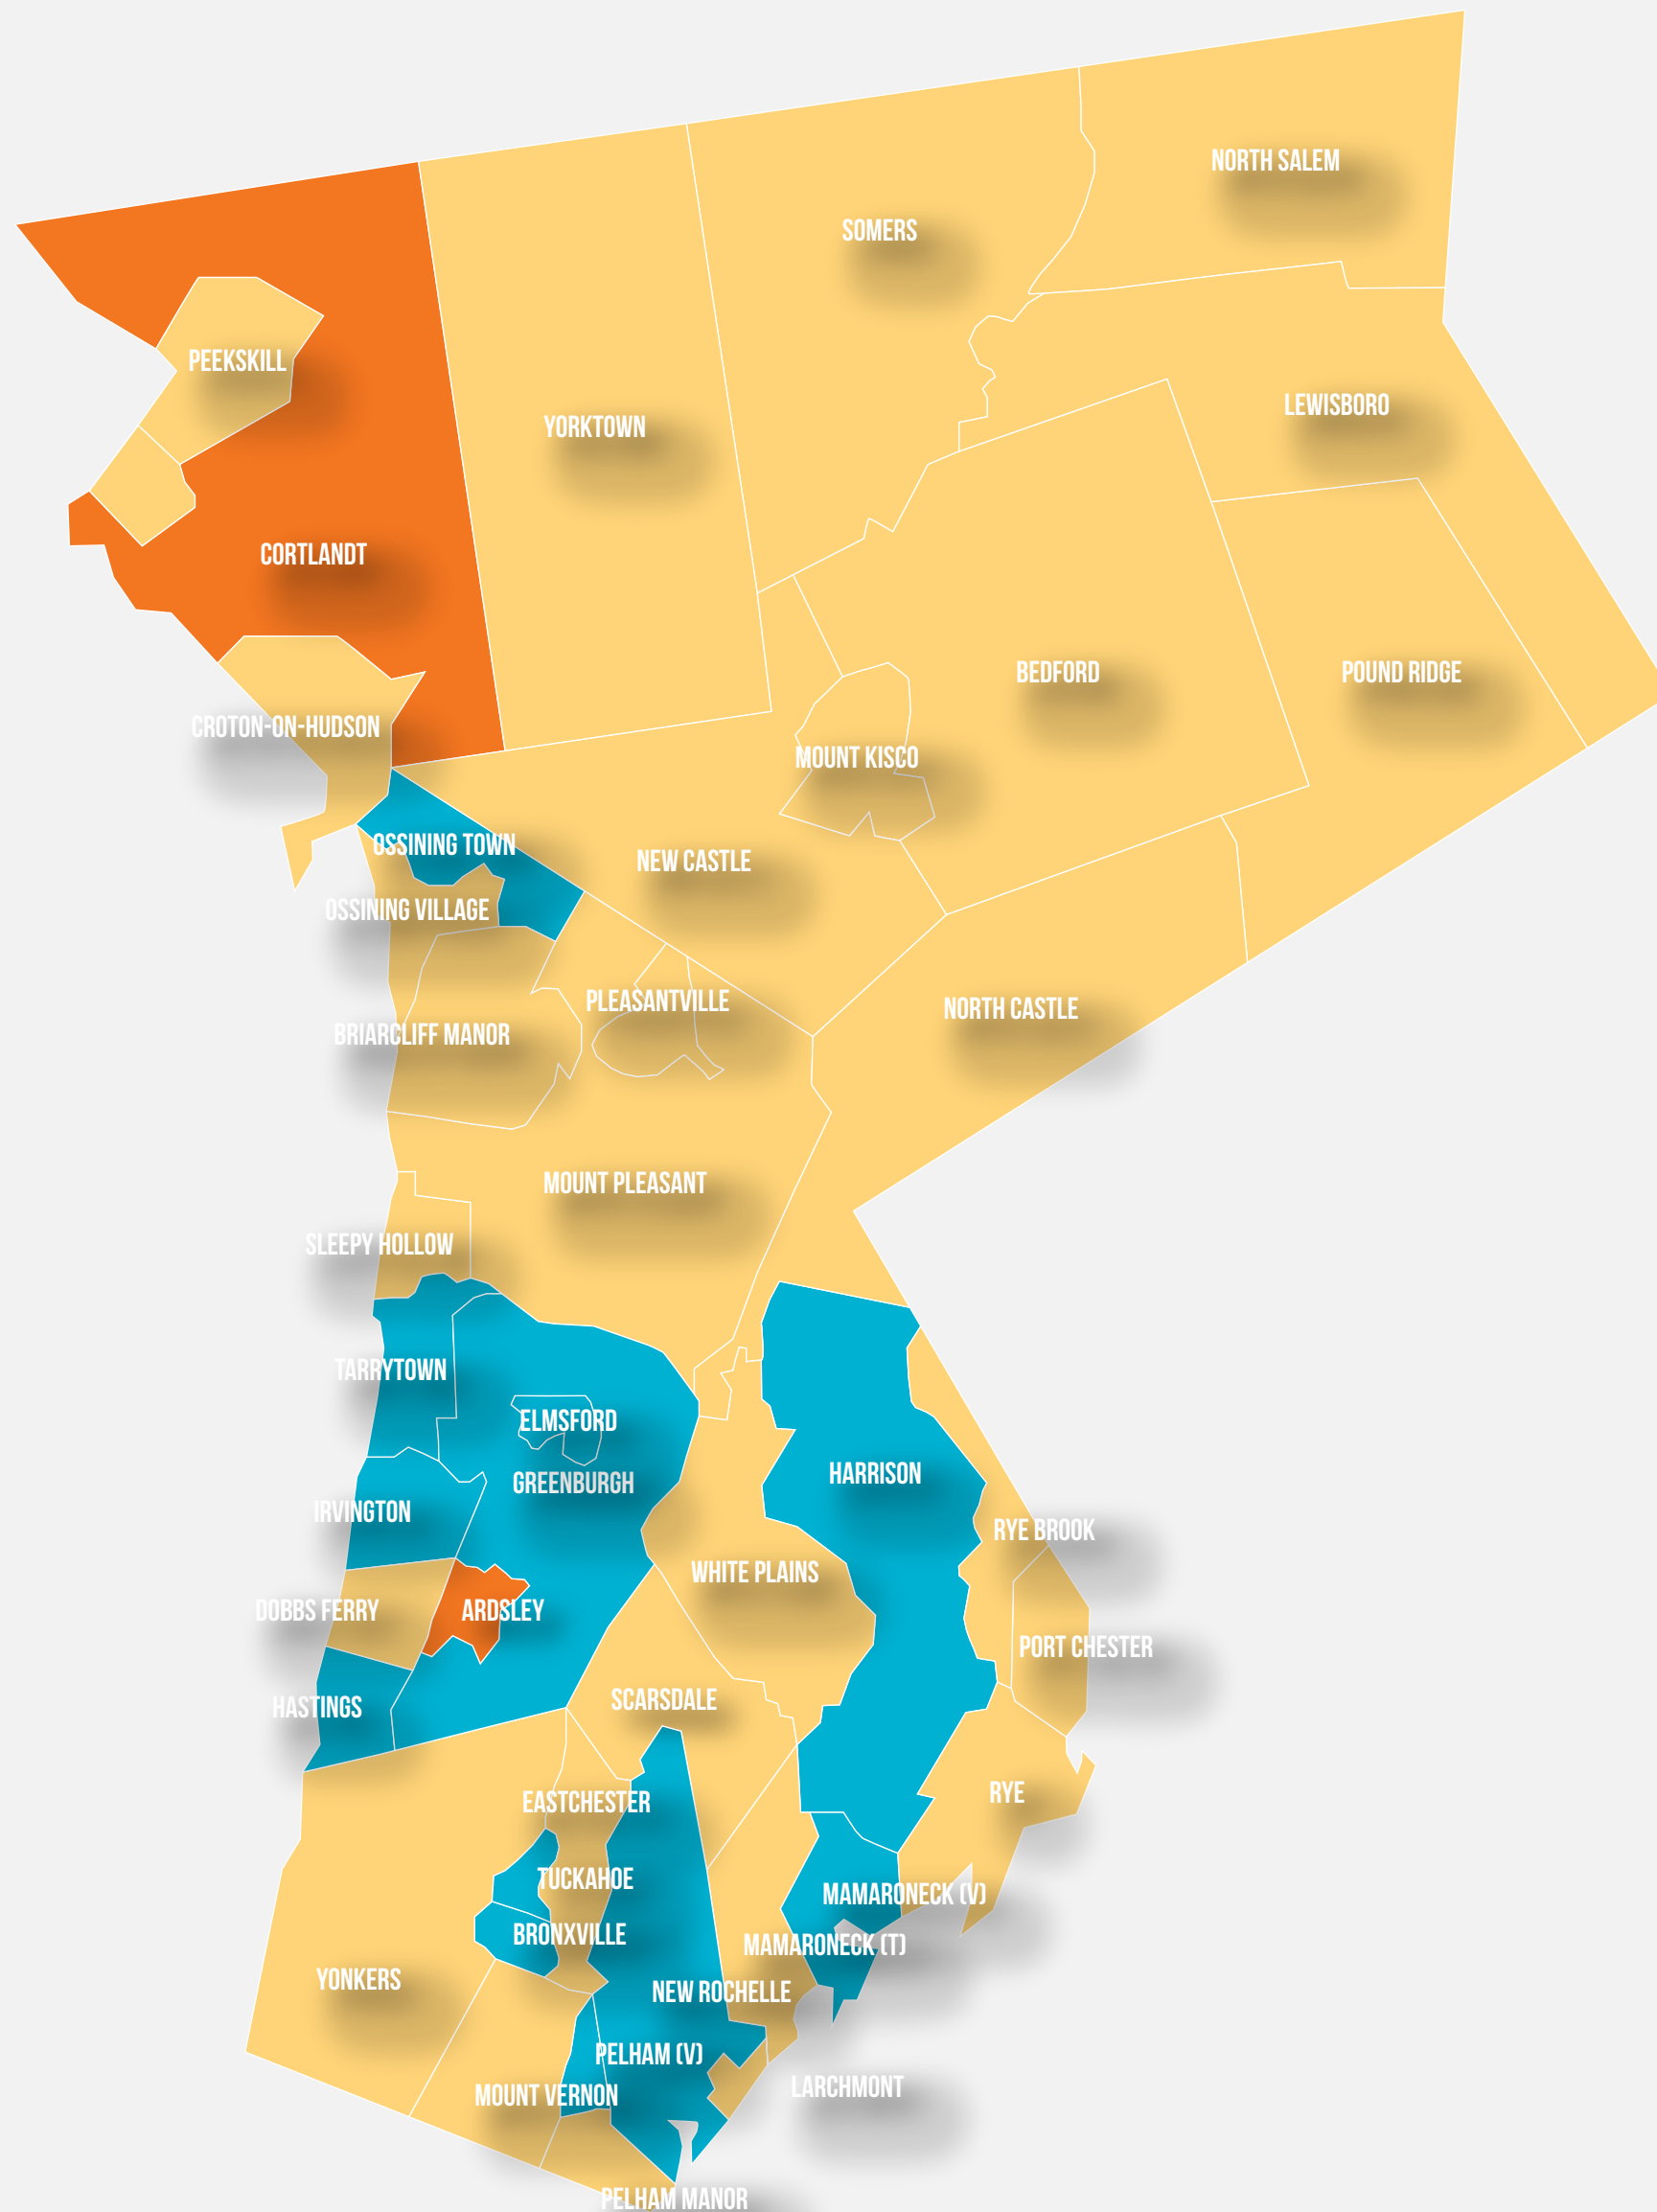

**SUSTAINABLE  
WESTCHESTER**

**RECYCLE RIGHT!**

**Participating  
Municipalities**

**Only available to residents of participating municipalities:**

- Ossining (Town)
- Tarrytown
- Irvington
- Greenburgh
- Hastings-on-Hudson
- Harrison
- Tuckahoe
- Bronxville
- Pelham
- Elmsford
- Mamaroneck (Village)
- New Rochelle

**Coming soon...**

- Cortland
- Ardsley