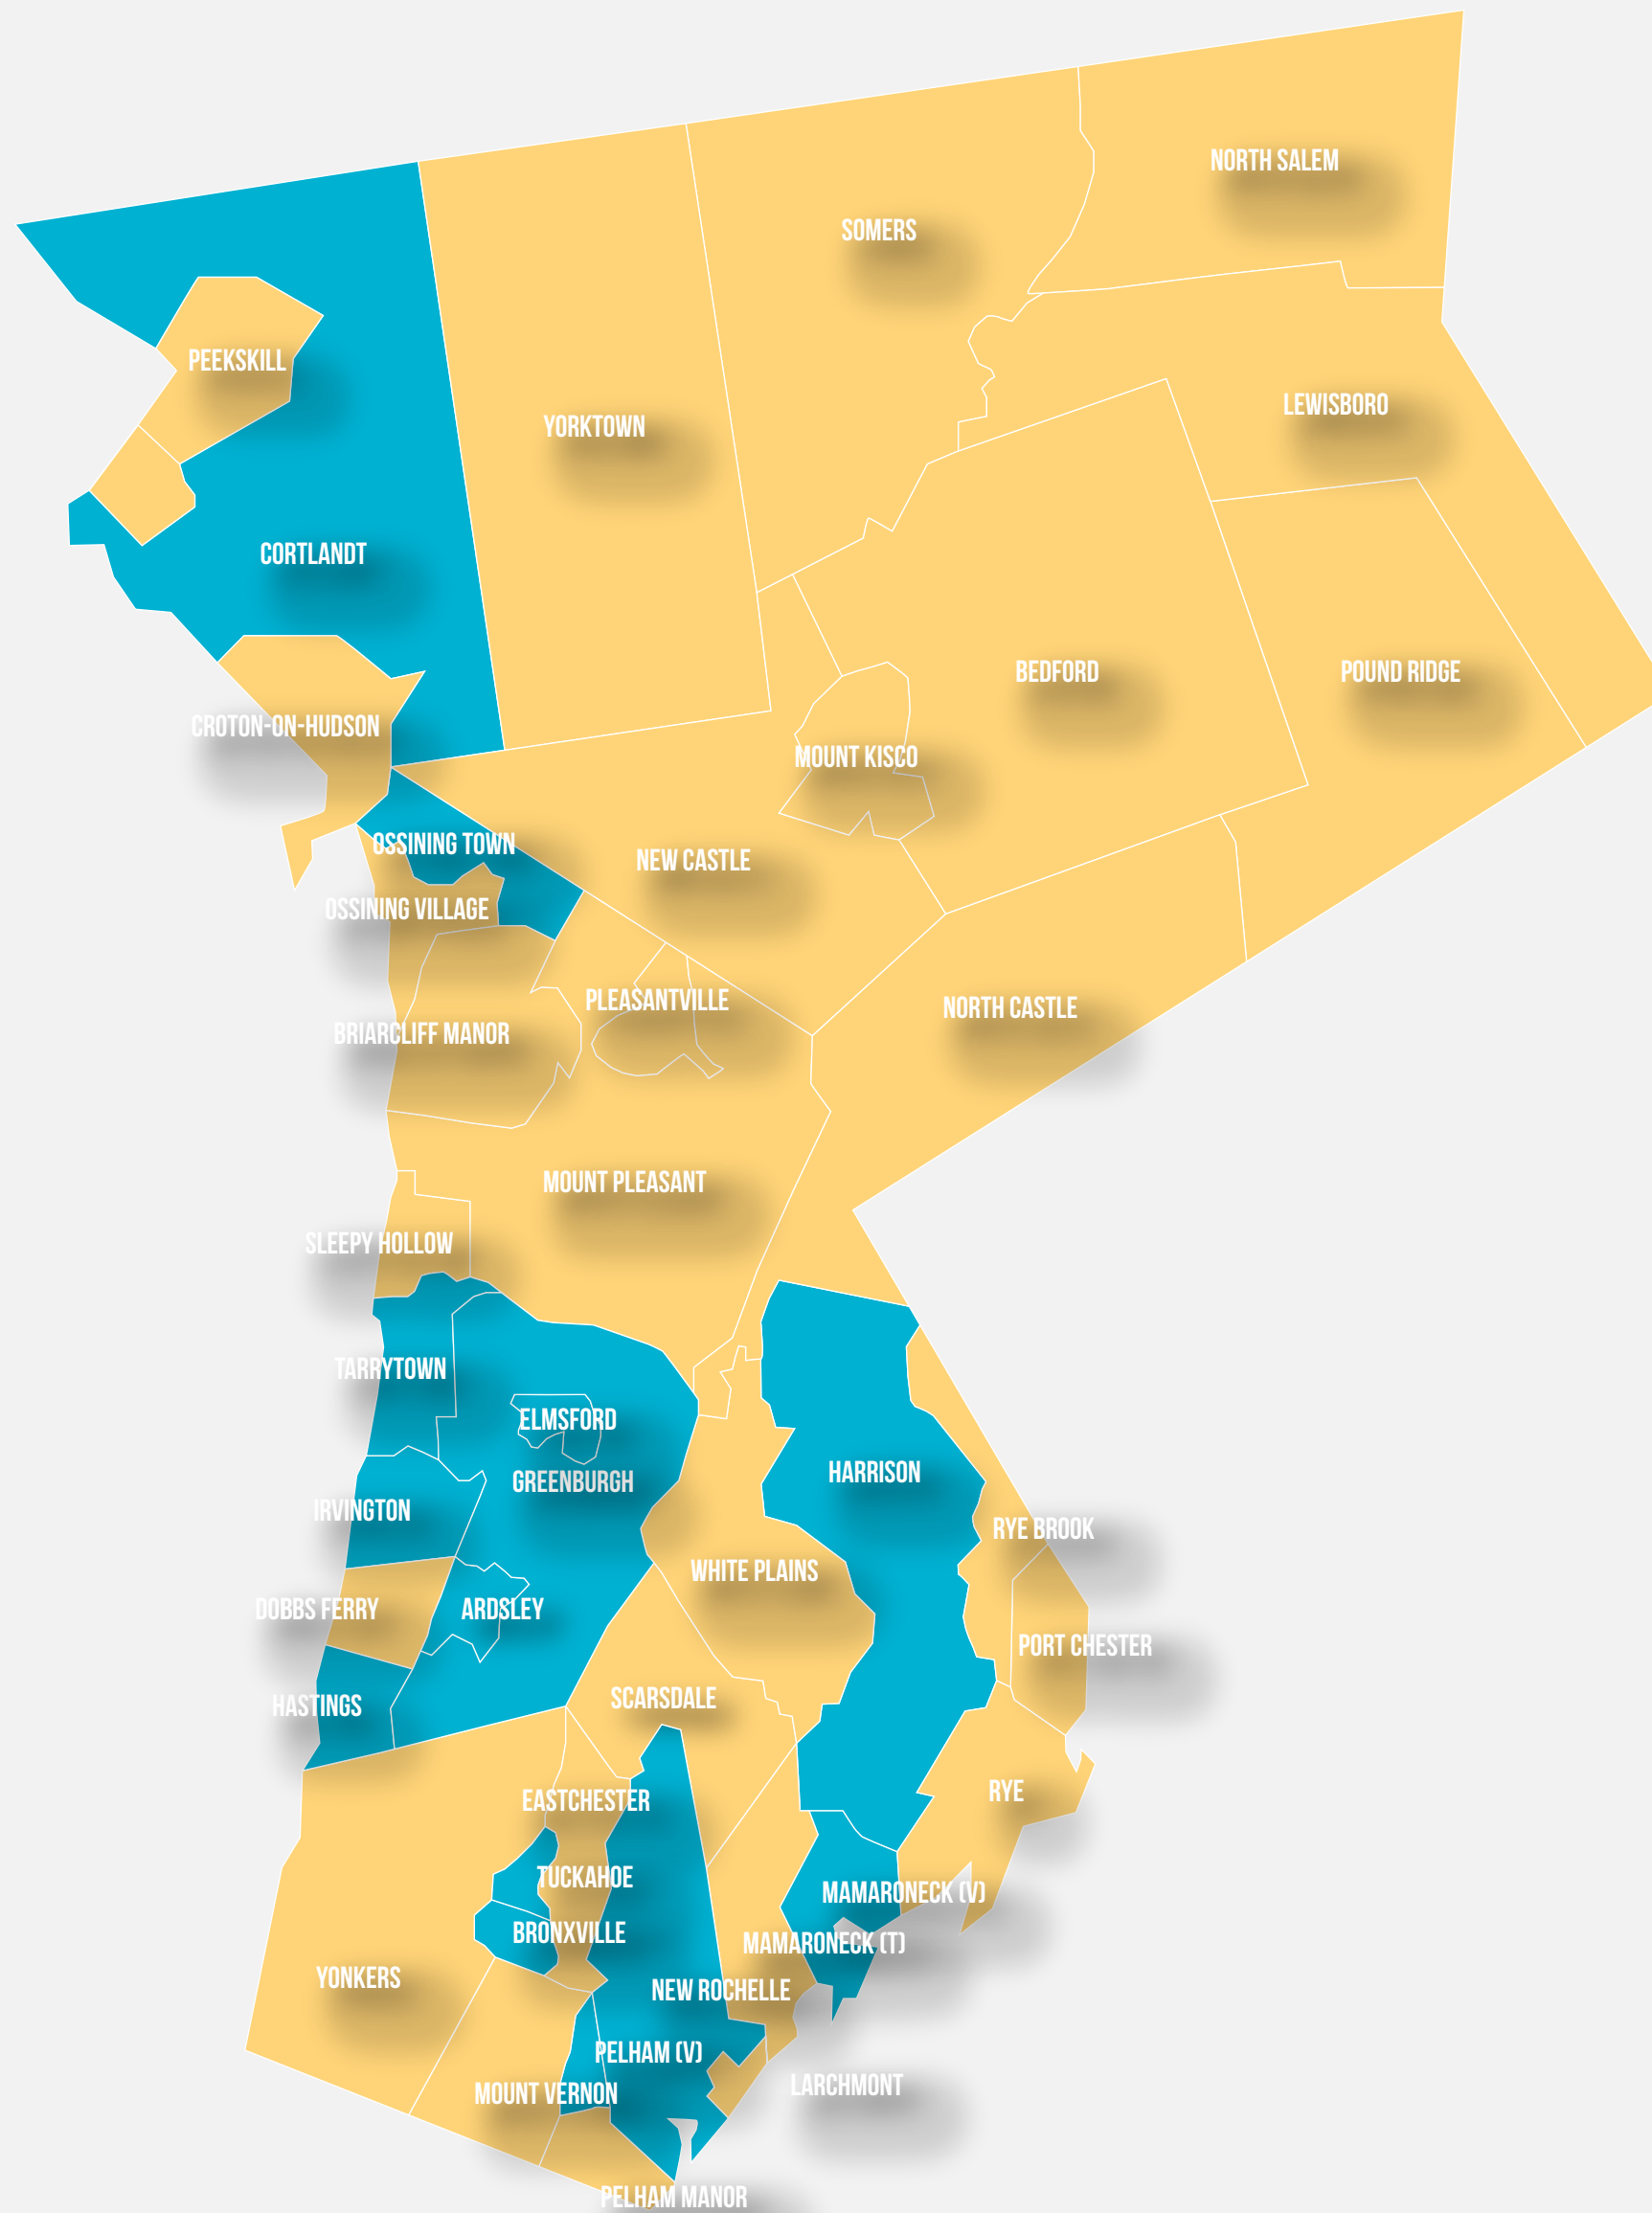

**SUSTAINABLE
WESTCHESTER**

RECYCLE RIGHT!

Participating Municipalities

Only available to residents of participating municipalities:

- Ossining (Town)
- Tarrytown
- Irvington
- Greenburgh
- Hastings-on-Hudson
- Harrison
- Tuckahoe
- Bronxville
- Pelham
- Elmsford
- Mamaroneck (Village)
- New Rochelle
- Cortlandt
- Ardsley